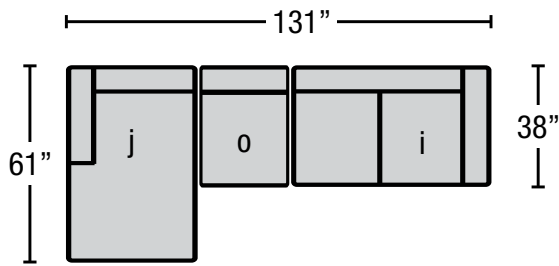

FORM + FABRIC + FINISH
ENDLESSOPTIONS

Cruz
 BY NICOLETTI

Seat Height: 17" | Back Height: 33" | Seat Depth: 22"

Asiago-300
Sofa

Asiago-240
Small Sofa

Asiago-320
LAF Sofa

Asiago-310
RAF Sofa

Asiago-200
Loveseat

Asiago-190
Chair

Asiago-130
Armless Chair

Asiago-540
Ottoman
Height: 17"