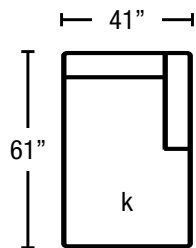

FORM + FABRIC + FINISH
ENDLESSOPTIONS

Cruz
 BY NICOLETTI

Seat Height: 17" | Back Height: 33" | Seat Depth: 22"

Asiago-300
Sofa

Asiago-240
Small Sofa

Asiago-320
LAF Sofa

Asiago-310
RAF Sofa

Asiago-200
Loveseat

Asiago-252
LAF Small Sofa

Asiago-251
RAF Small Sofa

Asiago-220
LAF Loveseat

Asiago-210
RAF Loveseat

Asiago-420
LAF Chaise

Asiago-410
RAF Chaise

Asiago-042
LAF Bumper Chaise

Asiago-041
RAF Bumper Chaise

Asiago-190
Chair

Asiago-130
Armless Chair

Asiago-540
Ottoman
Height: 17"