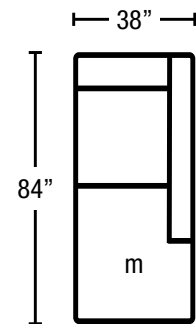

FORM + FABRIC + FINISH
ENDLESSOPTIONS

Cruz
 BY NICOLETTI

Seat Height: 17" | Back Height: 33" | Seat Depth: 22"

Asiago-300
Sofa

Asiago-240
Small Sofa

Asiago-320
LAF Sofa

Asiago-310
RAF Sofa

Asiago-200
Loveseat

Asiago-252
LAF Small Sofa

Asiago-251
RAF Small Sofa

Asiago-220
LAF Loveseat

Asiago-210
RAF Loveseat

Asiago-420
LAF Chaise

Asiago-410
RAF Chaise

Asiago-042
LAF Bumper Chaise

Asiago-041
RAF Bumper Chaise

Asiago-190
Chair

Asiago-130
Armless Chair

Asiago-540
Ottoman
Height: 17"