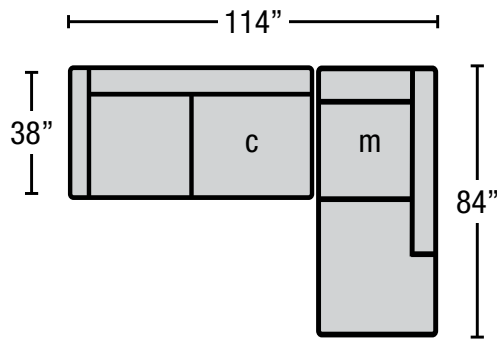

FORM + FABRIC + FINISH
ENDLESSOPTIONS

Cruz
 BY NICOLETTI

Seat Height: 17" | Back Height: 33" | Seat Depth: 22"

Asiago-300
Sofa

Asiago-240
Small Sofa

Asiago-320
LAF Sofa

Asiago-310
RAF Sofa

Asiago-200
Loveseat

Asiago-190
Chair

Asiago-130
Armless Chair

Asiago-540
Ottoman
Height: 17"