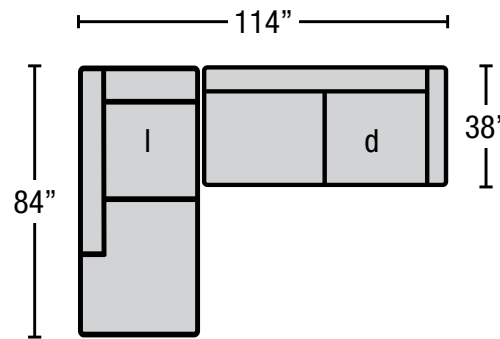

FORM + FABRIC + FINISH
ENDLESSOPTIONS

Cruz
 BY NICOLETTI

Seat Height: 17" | Back Height: 33" | Seat Depth: 22"

Asiago-300
Sofa

Asiago-240
Small Sofa

Asiago-320
LAF Sofa

Asiago-310
RAF Sofa

Asiago-200
Loveseat

Asiago-190
Chair

Asiago-130
Armless Chair

Asiago-540
Ottoman
Height: 17"