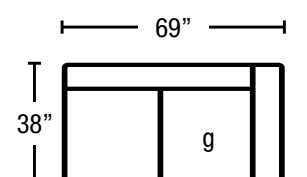

Asiago-251
RAF Small Sofa