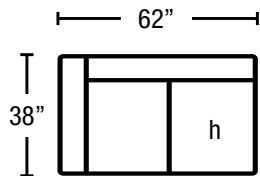

Asiago-220
LAF Loveseat