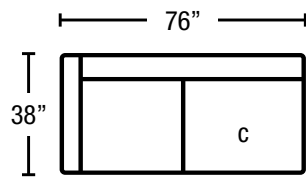

FORM + FABRIC + FINISH
ENDLESSOPTIONS

Cruz
 BY NICOLETTI

Seat Height: 17" | Back Height: 33" | Seat Depth: 22"

Asiago-300
Sofa

Asiago-240
Small Sofa

Asiago-320
LAF Sofa

Asiago-310
RAF Sofa

Asiago-200
Loveseat

Asiago-190
Chair

Asiago-130
Armless Chair

Asiago-540
Ottoman
Height: 17"