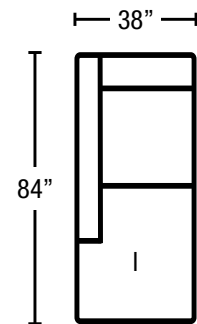

FORM + FABRIC + FINISH
ENDLESSOPTIONS

Cruz
 BY NICOLETTI

Seat Height: 17" | Back Height: 33" | Seat Depth: 22"

Asiago-300
Sofa

Asiago-240
Small Sofa

Asiago-320
LAF Sofa

Asiago-310
RAF Sofa

Asiago-200
Loveseat

Asiago-252
LAF Small Sofa

Asiago-251
RAF Small Sofa

Asiago-220
LAF Loveseat

Asiago-210
RAF Loveseat

Asiago-420
LAF Chaise

Asiago-410
RAF Chaise

Asiago-042
LAF Bumper Chaise

Asiago-041
RAF Bumper Chaise

Asiago-190
Chair

Asiago-130
Armless Chair

Asiago-540
Ottoman
Height: 17"