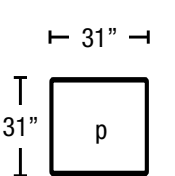

FORM + FABRIC + FINISH
ENDLESSOPTIONS

Cruz
 BY NICOLETTI

Seat Height: 17" | Back Height: 33" | Seat Depth: 22"

Asiago-300
Sofa

Asiago-240
Small Sofa

Asiago-320
LAF Sofa

Asiago-310
RAF Sofa

Asiago-200
Loveseat

Asiago-252
LAF Small Sofa

Asiago-251
RAF Small Sofa

Asiago-220
LAF Loveseat

Asiago-210
RAF Loveseat

Asiago-420
LAF Chaise

Asiago-410
RAF Chaise

Asiago-042
LAF Bumper Chaise

Asiago-041
RAF Bumper Chaise

Asiago-190
Chair

Asiago-130
Armless Chair

Asiago-540
Ottoman
Height: 17"