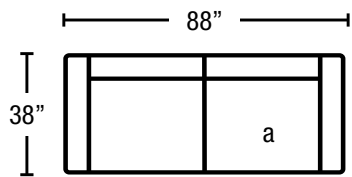

FORM + FABRIC + FINISH
ENDLESSOPTIONS

Cruz
 BY NICOLETTI

Seat Height: 17" | Back Height: 33" | Seat Depth: 22"

Asiago-300
Sofa

Asiago-240
Small Sofa

Asiago-320
LAF Sofa

Asiago-310
RAF Sofa

Asiago-200
Loveseat

Asiago-190
Chair

Asiago-130
Armless Chair

Asiago-540
Ottoman
Height: 17"