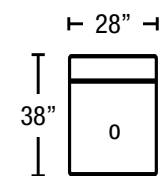

FORM + FABRIC + FINISH
ENDLESSOPTIONS

Cruz
 BY NICOLETTI

Seat Height: 17" | Back Height: 33" | Seat Depth: 22"

Asiago-300
Sofa

Asiago-240
Small Sofa

Asiago-320
LAF Sofa

Asiago-310
RAF Sofa

Asiago-200
Loveseat

Asiago-252
LAF Small Sofa

Asiago-251
RAF Small Sofa

Asiago-220
LAF Loveseat

Asiago-210
RAF Loveseat

Asiago-420
LAF Chaise

Asiago-410
RAF Chaise

Asiago-042
LAF Bumper Chaise

Asiago-041
RAF Bumper Chaise

Asiago-190
Chair

Asiago-130
Armless Chair

Asiago-540
Ottoman
Height: 17"