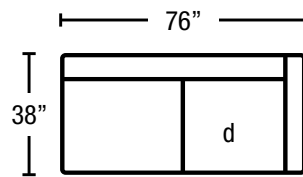

FORM + FABRIC + FINISH
ENDLESSOPTIONS

Cruz
 BY NICOLETTI

Seat Height: 17" | Back Height: 33" | Seat Depth: 22"

Asiago-300
Sofa

Asiago-240
Small Sofa

Asiago-320
LAF Sofa

Asiago-310
RAF Sofa

Asiago-200
Loveseat

Asiago-190
Chair

Asiago-130
Armless Chair

Asiago-540
Ottoman
Height: 17"