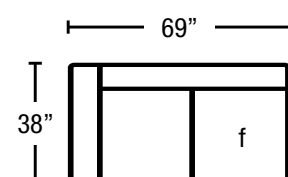

FORM + FABRIC + FINISH
ENDLESSOPTIONS

Cruz
 BY NICOLETTI

Seat Height: 17" | Back Height: 33" | Seat Depth: 22"

Asiago-300
Sofa

Asiago-240
Small Sofa

Asiago-320
LAF Sofa

Asiago-310
RAF Sofa

Asiago-200
Loveseat

Asiago-190
Chair

Asiago-130
Armless Chair

Asiago-540
Ottoman
Height: 17"