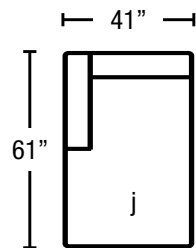

FORM + FABRIC + FINISH
ENDLESSOPTIONS

Cruz
 BY NICOLETTI

Seat Height: 17" | Back Height: 33" | Seat Depth: 22"

Asiago-300
Sofa

Asiago-240
Small Sofa

Asiago-320
LAF Sofa

Asiago-310
RAF Sofa

Asiago-200
Loveseat

Asiago-252
LAF Small Sofa

Asiago-251
RAF Small Sofa

Asiago-220
LAF Loveseat

Asiago-210
RAF Loveseat

Asiago-420
LAF Chaise

Asiago-410
RAF Chaise

Asiago-042
LAF Bumper Chaise

Asiago-041
RAF Bumper Chaise

Asiago-190
Chair

Asiago-130
Armless Chair

Asiago-540
Ottoman
Height: 17"