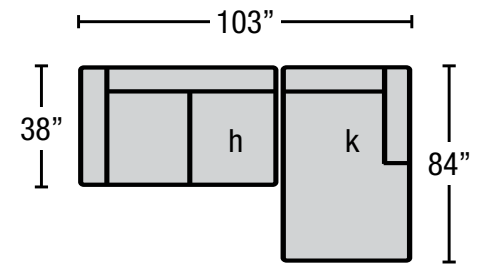

FORM + FABRIC + FINISH
ENDLESSOPTIONS

Cruz
 BY NICOLETTI

Seat Height: 17" | Back Height: 33" | Seat Depth: 22"

Asiago-300
Sofa

Asiago-240
Small Sofa

Asiago-320
LAF Sofa

Asiago-310
RAF Sofa

Asiago-200
Loveseat

Asiago-190
Chair

Asiago-130
Armless Chair

Asiago-540
Ottoman
Height: 17"