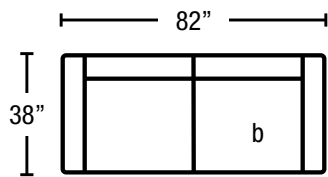

FORM + FABRIC + FINISH
ENDLESSOPTIONS

Cruz
 BY NICOLETTI

Seat Height: 17" | Back Height: 33" | Seat Depth: 22"

Asiago-300
Sofa

Asiago-240
Small Sofa

Asiago-320
LAF Sofa

Asiago-310
RAF Sofa

Asiago-200
Loveseat

Asiago-190
Chair

Asiago-130
Armless Chair

Asiago-540
Ottoman
Height: 17"