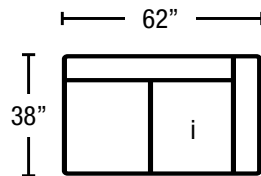

Asiago-210
RAF Loveseat