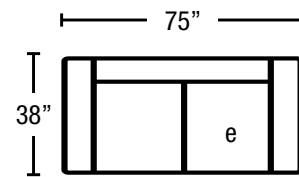

FORM + FABRIC + FINISH
ENDLESSOPTIONS

Cruz
 BY NICOLETTI

Seat Height: 17" | Back Height: 33" | Seat Depth: 22"

Asiago-300
Sofa

Asiago-240
Small Sofa

Asiago-320
LAF Sofa

Asiago-310
RAF Sofa

Asiago-200
Loveseat

Asiago-190
Chair

Asiago-130
Armless Chair

Asiago-540
Ottoman
Height: 17"