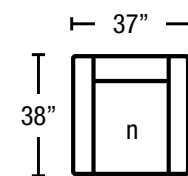

FORM + FABRIC + FINISH
ENDLESSOPTIONS

Cruz
 BY NICOLETTI

Seat Height: 17" | Back Height: 33" | Seat Depth: 22"

Asiago-300
Sofa

Asiago-240
Small Sofa

Asiago-320
LAF Sofa

Asiago-310
RAF Sofa

Asiago-200
Loveseat

Asiago-252
LAF Small Sofa

Asiago-251
RAF Small Sofa

Asiago-220
LAF Loveseat

Asiago-210
RAF Loveseat

Asiago-420
LAF Chaise

Asiago-410
RAF Chaise

Asiago-042
LAF Bumper Chaise

Asiago-041
RAF Bumper Chaise

Asiago-190
Chair

Asiago-130
Armless Chair

Asiago-540
Ottoman
Height: 17"